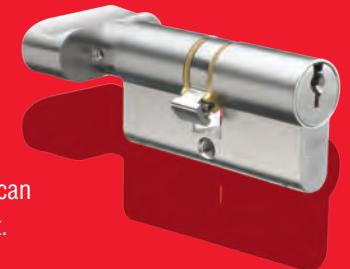

UNION expertise

With a history going back to 1840, we're proud of our heritage, our expertise and our relentless work to deliver the best in door controls.

Combine that with ASSA ABLOY's resources and you can be confident that you're fitting a product you can trust.