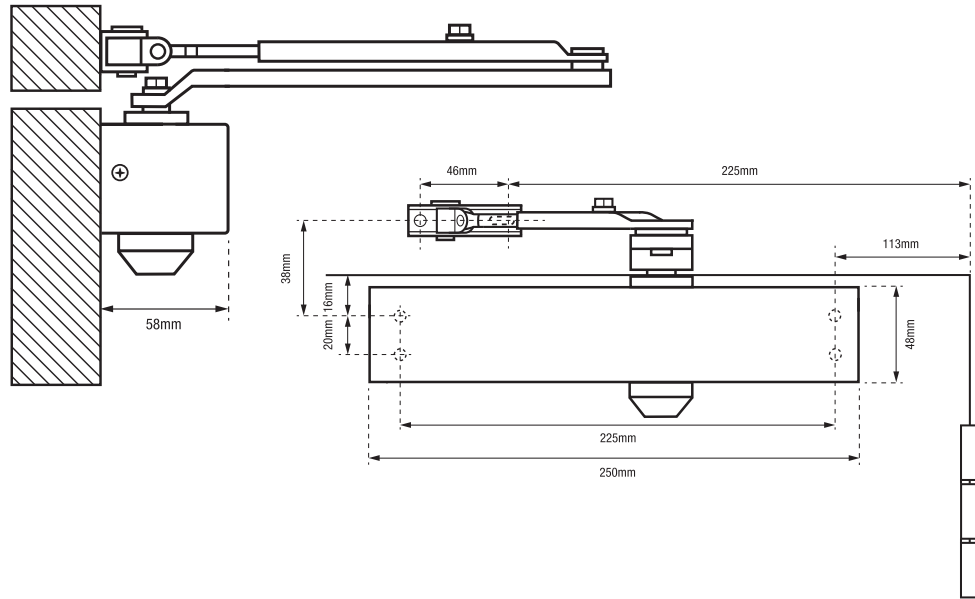

EN 1154 Size	Max Door Width	Max Door Weight
1	750mm	20kg
2	850mm	40kg
3	950mm	60kg
4	1100mm	80kg
5	1250mm	100kg
6	1400mm	120kg

- Retro fits the Briton 2003, 2003V, 2004 Series door closers

- Fits both left and right-handed doors
- UNION 10 year guarantee for peace of mind
- CE Marked to EN 1154 as adjustable power 3-4
- Fire rated for timber (FD120) and metal (FD240) fire doors
- Maximum door width 1100mm (size 4)
- Silver finish

Product Dimensions

For further product information and installation video, please visit www.uniononline.co.uk/retrov

All dimensions are in millimetres

Quality, Reliability, Expertise... ...three solid reasons to choose UNION